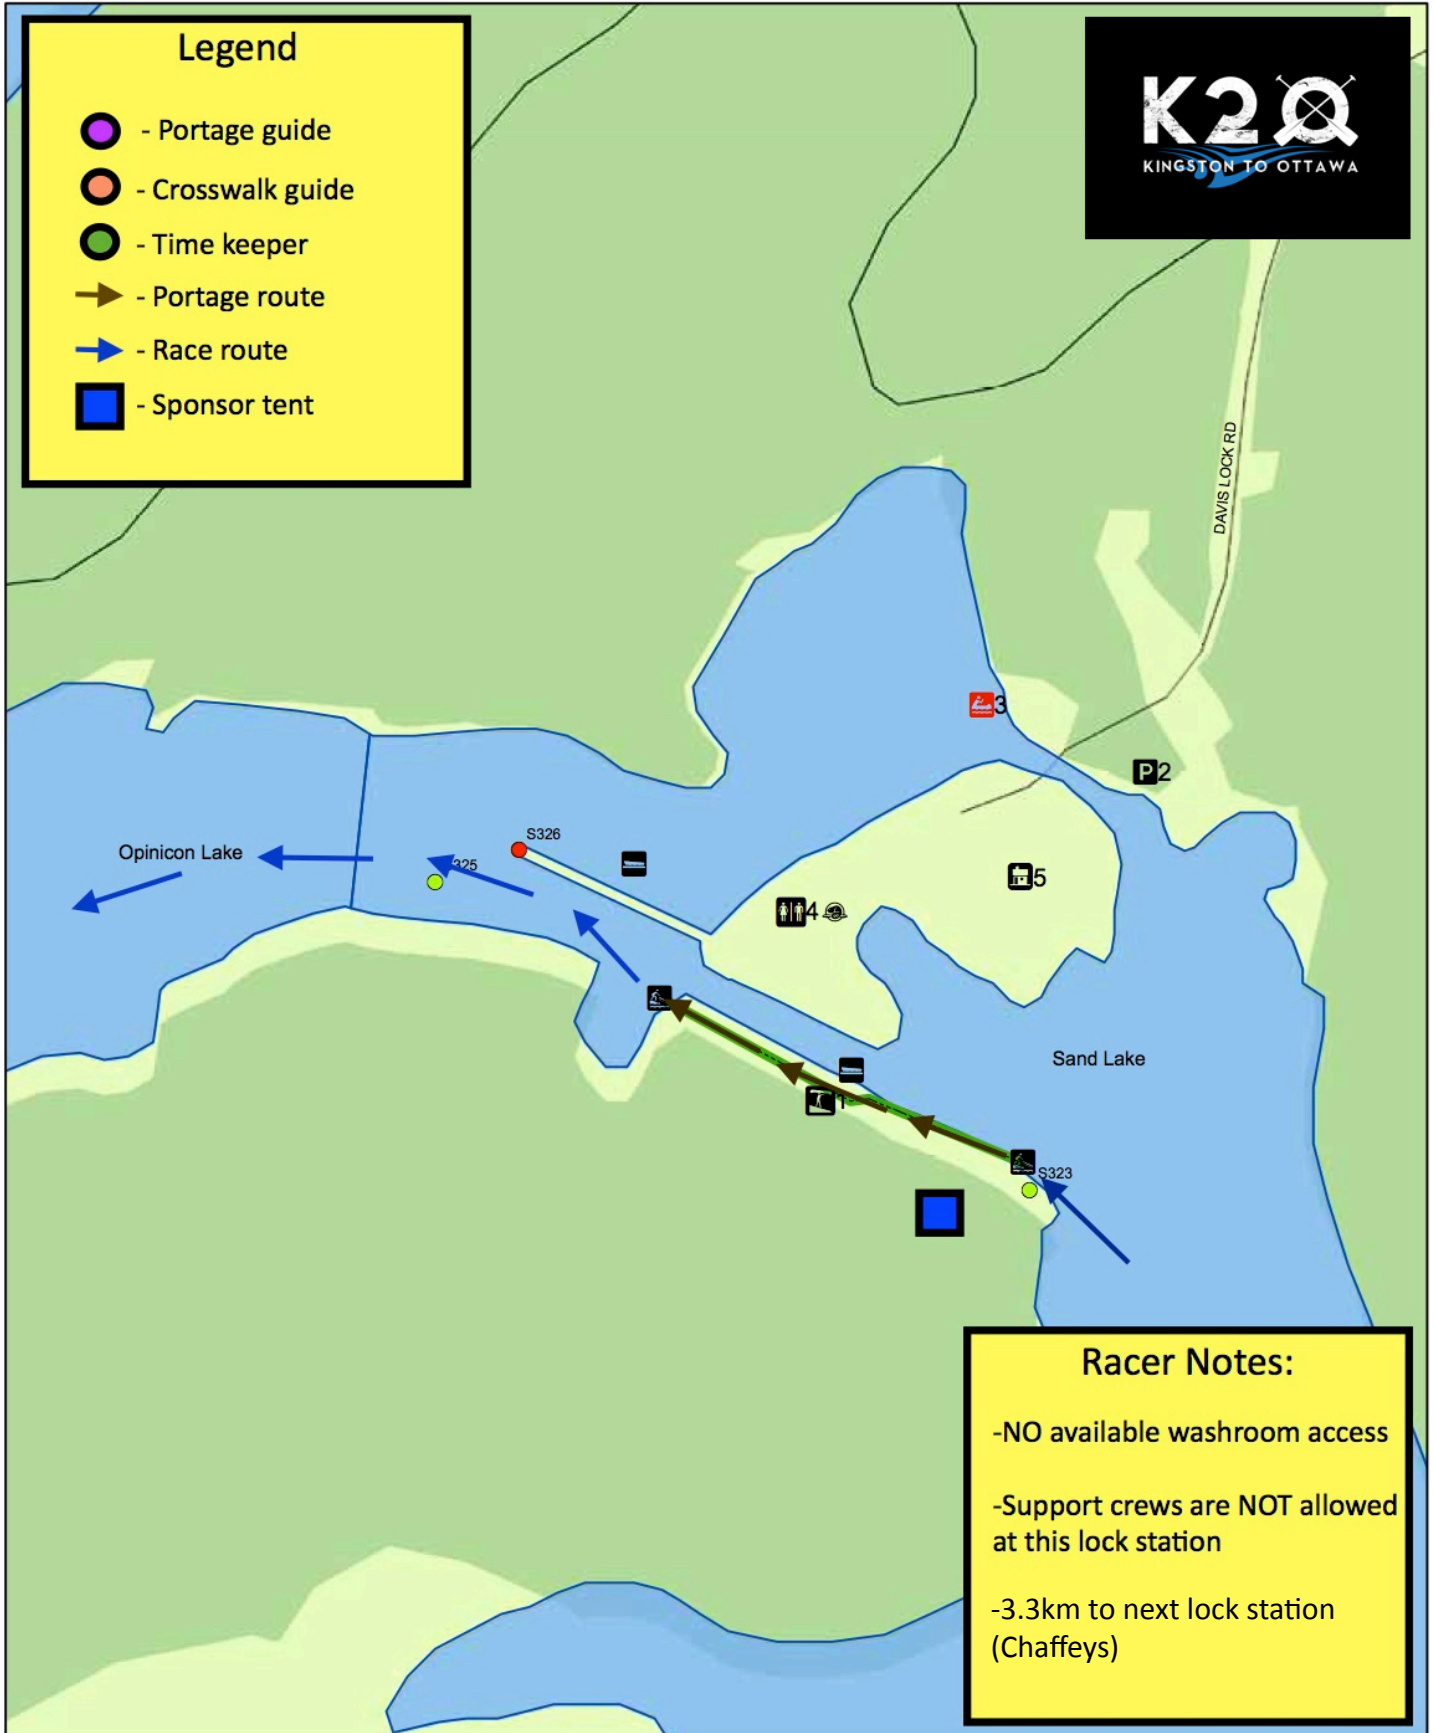

Parks Canada

Parcs Canada

Produced by Rideau Heritage Route under License with the Ontario Ministry of Natural Resources © Queen's Printer for Ontario, 2012

Legend

- Portage guide
- Crosswalk guide
- Time keeper
- Portage route
- Race route
- Sponsor tent

Racer Notes:

- NO available washroom access
- Support crews are NOT allowed at this lock station
- 3.3km to next lock station (Chaffeys)